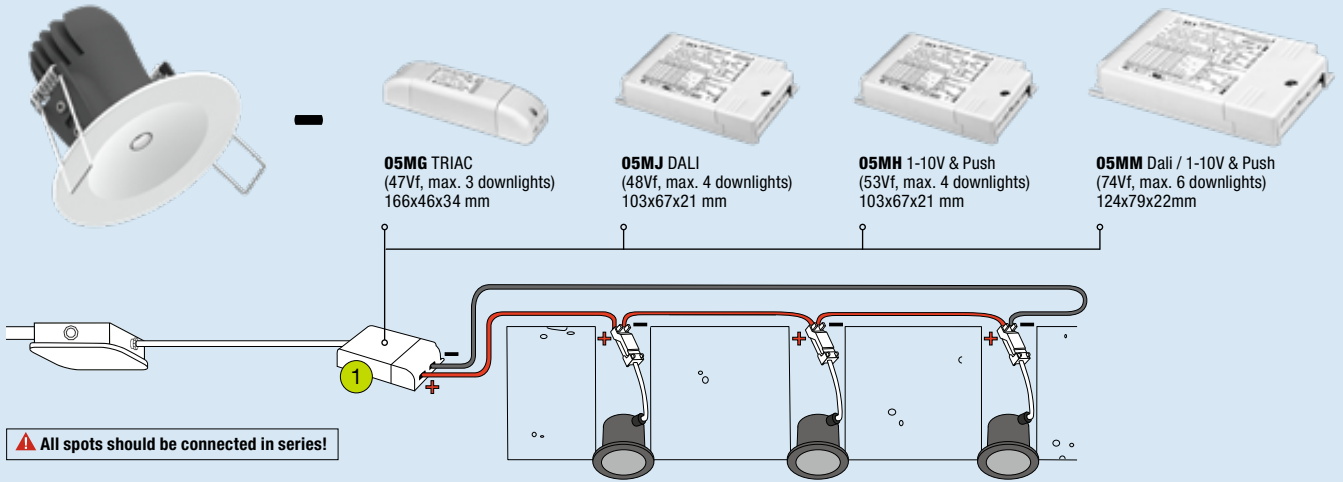

This luminaire contains built-in LED lamps

The lamps cannot be changed in the luminaire.

874/2012

Using universal-springs.

Using (standard) wire-springs.

Only when the product is installed in a closed ceiling it may be exposed to water splashes, and only on its front side.

All values are measured at 230V (+/- 7%).

Dimensions

Incl. PSU

With cable and plug to the downlight.

PSU Triac dim
102x38x21 mm

Cable
150 mm

REWARDING BRIGHTNESS

Pointer 68 fix (dimmable - excl. central power supply)

700 mA

⚠ All spots should be connected in series!

Item specifications (part A)

Description	Item code	Type	Input	Vf	W	Lm	Lm/W	CRI	UGR (typ.)	Pf	Ripple	Inrush current	B-16A Fuse
Pointer 68 fix LV 700mA 35° 500 Lm 2700K	072803XXWU11	Incl. Conn.Box	700mA	11,5	8,0	500	63	85	7.2	x	x	x	x
Pointer 68 fix LV 700mA 35° 525 Lm 3000K	072803XXWV11	Incl. Conn.Box	700mA	11,5	8,0	525	66	85	7.3	x	x	x	x
Pointer 68 fix LV 700mA 35° 550 Lm 4000K	072803XXWW11	Incl. Conn.Box	700mA	11,5	8,0	550	69	85	7.5	x	x	x	x
Pointer 68 fix LV 700mA 60° 550 Lm 2700K	072803XXWX11	Incl. Conn.Box	700mA	11,5	8,0	550	69	85	17.5	x	x	x	x
Pointer 68 fix LV 700mA 60° 600 Lm 3000K	072803XXWY11	Incl. Conn.Box	700mA	11,5	8,0	600	75	85	17.8	x	x	x	x
Pointer 68 fix LV 700mA 60° 650 Lm 4000K	072803XXWZ11	Incl. Conn.Box	700mA	11,5	8,0	650	81	85	18.0	x	x	x	x