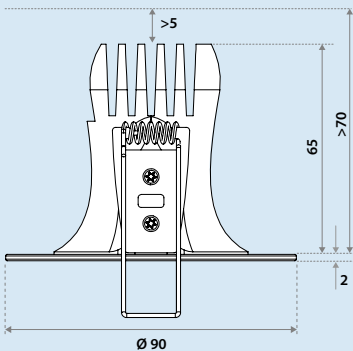

Item specifications (part B)

Description	Safety class	Energy class	Weight	Dimensions single carton	Quantity per carton	Expected lifespan (25°C)		
						L70B50	L80B50	L90B50
Pointer 68 fix LV 35° 500 Lm 2700K Triac dim	II	A	304 gr	105x105x105 mm	42 pcs	60.500 hrs	43.000 hrs	26.000 hrs
Pointer 68 fix LV 35° 525 Lm 3000K Triac dim	II	A	304 gr	105x105x105 mm	42 pcs	60.500 hrs	43.000 hrs	26.000 hrs
Pointer 68 fix LV 35° 550 Lm 4000K Triac dim	II	A	304 gr	105x105x105 mm	42 pcs	60.500 hrs	43.000 hrs	26.000 hrs
Pointer 68 fix LV 60° 550 Lm 2700K Triac dim	II	A	304 gr	105x105x105 mm	42 pcs	60.500 hrs	43.000 hrs	26.000 hrs
Pointer 68 fix LV 60° 600 Lm 3000K Triac dim	II	A	304 gr	105x105x105 mm	42 pcs	60.500 hrs	43.000 hrs	26.000 hrs
Pointer 68 fix LV 60° 650 Lm 4000K Triac dim	II	A	304 gr	105x105x105 mm	42 pcs	60.500 hrs	43.000 hrs	26.000 hrs

All values are measured at 230V (+/- 7%).

Dimensions

Incl. PSU

With cable and plug to the downlight.

PSU Triac dim
102x38x21 mm

Cable
150 mm

REWARDING BRIGHTNESS

Pointer 68 fix (dimmable - excl. central power supply)