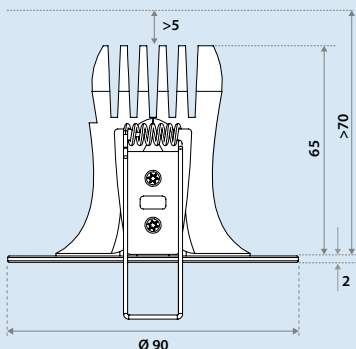

All values are measured at 230V (+/- 7%).

Dimensions

Incl. PSU

With cable and plug to the downlight.

PSU Triac dim
102x38x21 mm

Cable
150 mm

REWARDING BRIGHTNESS

Pointer 68 fix (dimmable - excl. central power supply)

700 mA

⚠ All spots should be connected in series!

Item specifications (part A)

Description	Item code	Type	Input	Vf	W	Lm	Lm/W	CRI	UGR (typ.)	Pf	Ripple	Inrush current	B-16A Fuse
Pointer 68 fix LV 700mA 35° 500 Lm 2700K	072803XXWU11	Incl. Conn.Box	700mA	11,5	8,0	500	63	85	7.2	x	x	x	x
Pointer 68 fix LV 700mA 35° 525 Lm 3000K	072803XXWV11	Incl. Conn.Box	700mA	11,5	8,0	525	66	85	7.3	x	x	x	x
Pointer 68 fix LV 700mA 35° 550 Lm 4000K	072803XXWW11	Incl. Conn.Box	700mA	11,5	8,0	550	69	85	7.5	x	x	x	x
Pointer 68 fix LV 700mA 60° 550 Lm 2700K	072803XXWX11	Incl. Conn.Box	700mA	11,5	8,0	550	69	85	17.5	x	x	x	x
Pointer 68 fix LV 700mA 60° 600 Lm 3000K	072803XXWY11	Incl. Conn.Box	700mA	11,5	8,0	600	75	85	17.8	x	x	x	x
Pointer 68 fix LV 700mA 60° 650 Lm 4000K	072803XXWZ11	Incl. Conn.Box	700mA	11,5	8,0	650	81	85	18.0	x	x	x	x

Item specifications (part B)

Description	Safety class	Energy class	Weight	Dimensions single carton	Quantity per carton	Expected lifespan (25°C)		
						L70B50	L80B50	L90B50
Pointer 68 fix LV 700mA 35° 500 Lm 2700K	III	A	254 gr	105x105x105 mm	42 pcs	60.500 hrs	43.000 hrs	26.000 hrs
Pointer 68 fix LV 700mA 35° 525 Lm 3000K	III	A	254 gr	105x105x105 mm	42 pcs	60.500 hrs	43.000 hrs	26.000 hrs
Pointer 68 fix LV 700mA 35° 550 Lm 4000K	III	A	254 gr	105x105x105 mm	42 pcs	60.500 hrs	43.000 hrs	26.000 hrs
Pointer 68 fix LV 700mA 60° 550 Lm 2700K	III	A	254 gr	105x105x105 mm	42 pcs	60.500 hrs	43.000 hrs	26.000 hrs
Pointer 68 fix LV 700mA 60° 600 Lm 3000K	III	A	254 gr	105x105x105 mm	42 pcs	60.500 hrs	43.000 hrs	26.000 hrs
Pointer 68 fix LV 700mA 60° 650 Lm 4000K	III	A	254 gr	105x105x105 mm	42 pcs	60.500 hrs	43.000 hrs	26.000 hrs

All values are measured at 230V (+/- 7%).

Dimensions

Including connection box

For installation to a central power supply.