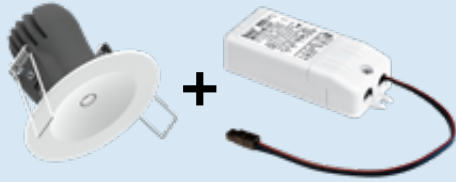

This luminaire contains built-in LED lamps

The lamps cannot be changed in the luminaire.

874/2012

Using universal-springs.

Using (standard) wire-springs.

Only when the product is installed in a closed ceiling it may be exposed to water splashes, and only on its front side.

REWARDING BRIGHTNESS

Pointer 68 fix (dimmable - incl. individual power supply)

220-240V

Downlight incl. PSU

Item specifications (part A)

Description	Item code	Type	Input	W	Lm	Lm/W	CRI (typ.)	UGR	Pf	Ripple	Inrush current	B-16A Fuse
Pointer 68 fix LV 35° 500 Lm 2700K Triac dim	072803XXWU13	Incl. PSU	220-240V	9,2	500	54	85	7.2	0.96	<20%	2A 50µS	50 pcs
Pointer 68 fix LV 35° 525 Lm 3000K Triac dim	072803XXWV13	Incl. PSU	220-240V	9,2	525	57	85	7.3	0.96	<20%	2A 50µS	50 pcs
Pointer 68 fix LV 35° 550 Lm 4000K Triac dim	072803XXWW13	Incl. PSU	220-240V	9,2	550	60	85	7.5	0.96	<20%	2A 50µS	50 pcs
Pointer 68 fix LV 60° 550 Lm 2700K Triac dim	072803XXWX13	Incl. PSU	220-240V	9,2	550	60	85	17.5	0.96	<20%	2A 50µS	50 pcs
Pointer 68 fix LV 60° 600 Lm 3000K Triac dim	072803XXWY13	Incl. PSU	220-240V	9,2	600	65	85	17.8	0.96	<20%	2A 50µS	50 pcs
Pointer 68 fix LV 60° 650 Lm 4000K Triac dim	072803XXWZ13	Incl. PSU	220-240V	9,2	650	71	85	18.0	0.96	<20%	2A 50µS	50 pcs