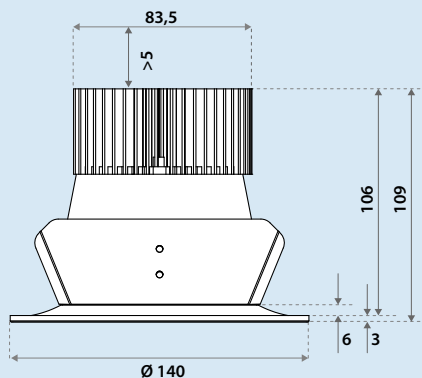

Item specifications (part C)

Description	Weight	Dimensions single carton	Quantity per carton	Expected lifespan (25°C)		
				L70B50	L80B50	L90B50
Linea DS-FS MLMC 3000 Lm 3000K CRI80	524 gr	185x185x160 mm	12 pcs	129.000 hrs	78.000 hrs	33.000 hrs
Linea DS-FS MLMC 2500 Lm 3000K CRI96	524 gr	185x185x160 mm	12 pcs	129.000 hrs	78.000 hrs	33.000 hrs
Linea DS-FS MLMC 3400 Lm 4000K CRI80	524 gr	185x185x160 mm	12 pcs	129.000 hrs	78.000 hrs	33.000 hrs

UGR

	mA	V	W	UGR								
				CRI80 3000K 3000Lm			CRI96 3000K 2500Lm			CRI80 4000K 3400Lm		
				18°	37°	60°	18°	37°	60°	18°	37°	60°
<i>Special request</i>	350	33,0	11,5	15,7	15,0	18,0	14,5	14	17,1	15,9	15,3	18,4
<i>Special request</i>	500	33,6	15,6	16,5	16,0	19,0	15,4	14,9	17,9	16,9	16,4	19,4
<i>Special request</i>	700	34,5	23,5	17,6	17,1	20,1	16,8	16,3	19,3	18,1	17,6	20,6
Standard	800	35,3	27,9	17,9	17,4	20,4	17,3	16,8	19,8	18,1	17,6	20,9

Choose your power supply

	mA	V	W	Lumen Output			Lumen / Watt			DALI Ripple < 3%	1-10V & Push Ripple < 3%	NO DIM Ripple < 3%	NO DIM Ripple < 20%								
				CRI80 3000K	CRI96 3000K	CRI80 4000K	CRI80 3000K	CRI96 3000K	CRI80 4000K												
				<i>Special request</i>	350	33,0	11,5	1500	1100					1650	130	96	143	05CJ²	05CT²	05HA²	x
<i>Special request</i>	500	33,6	15,6	2000	1450	2200	128	93	141	05CJ²	05CT²	05HA²	x								
<i>Special request</i>	700	34,5	23,5	2700	2150	3150	115	91	134	05CJ¹	05CT²	05HA¹	x								
Standard	800	35,3	27,9	3000	2500	3400	108	90	122	05CZ²	x	05CY²	05CF²								

All values are measured at 230V (+/- 7%)

Dimensions

For the DS-FS with concrete springs and gyproc springs a minimum ceiling thickness of 9 mm is required. For thinner ceilings (<9 mm) ask our sales department.

Extra LED options

LEDs from the LUXEON Stylist Series
Specially developed for shops specialised in fashion or fresh food, and for restaurants. Ask our sales department about the possibilities.

Ask our sales department about the possibilities.