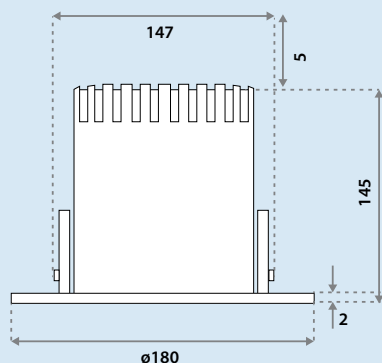

Item specifications (part C)

Description	Weight	Dimensions single carton	Quantity per carton	Expected lifespan (25°C)		
				L70B50	L80B50	L90B50
Linea DS-F MLMC 3000 Lm 3000K CRI80	1590 gr	185x185x160 mm	12 pcs	131.000 hrs	80.000 hrs	35.000 hrs
Linea DS-F MLMC 2500 Lm 3000K CRI96	1590 gr	185x185x160 mm	12 pcs	131.000 hrs	80.000 hrs	35.000 hrs
Linea DS-F MLMC 3400 Lm 4000K CRI80	1590 gr	185x185x160 mm	12 pcs	131.000 hrs	80.000 hrs	35.000 hrs

UGR

	mA	V	W	UGR					
				CRI80 3000K 3000Lm		CRI96 3000K 2500Lm		CRI80 4000K 3400Lm	
				45°	65°	45°	65°	45°	65°
<i>Special request</i>	350	33,0	11,5	13.2	16.1	12.1	15.0	13.5	16.4
<i>Special request</i>	500	33,6	15,6	14.2	17.1	13.1	16.0	14.5	17.4
<i>Special request</i>	700	34,5	23,5	15.2	18.1	14.4	17.3	15.8	18.7
Standard	800	35,3	27,9	15.6	18.5	15.0	17.9	16.0	18.9

Choose your power supply

	mA	V	W	Lumen Output			Lumen / Watt			DALI Ripple < 3%	1-10V & Push Ripple < 3%	NO DIM Ripple < 3%	NO DIM Ripple < 20%								
				CRI80 3000K	CRI96 3000K	CRI80 4000K	CRI80 3000K	CRI96 3000K	CRI80 4000K												
				<i>Special request</i>	350	33,0	11,5	1500	1100					1650	130	96	143	05CJ²	05CT²	05HA²	x
<i>Special request</i>	500	33,6	15,6	2000	1450	2200	128	93	141	05CJ²	05CT²	05HA²	x								
<i>Special request</i>	700	34,5	23,5	2700	2150	3150	115	91	134	05CJ¹	05CT²	05HA¹	x								
Standard	800	35,3	27,9	3000	2500	3400	108	90	122	05CZ²	x	05CY²	05CF²								

All values are measured at 230V (+/- 7%)

Dimensions

Extra LED options

LEDs from the LUXEON Stylist Series
Specially developed for shops specialised in fashion or fresh food, and for restaurants. Ask our sales department about the possibilities.

2700-6500K
Ask our sales department about the possibilities.