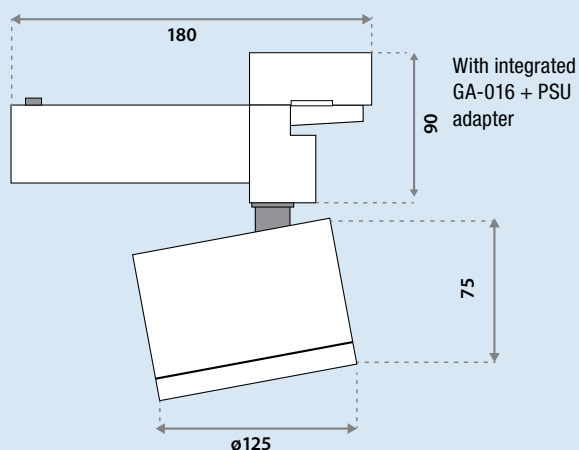

Item specifications (part B)

Description	W	Lm	Lm/W	CRI (typ.)	Pf	Ripple	Inrush current	B-16A Fuse	Safety class	Energy class
Linea AS 3000 Lm 3000K CRI80	31,7	3000	95	82	0.95	20	5A 50µS	50	I	A+
Linea AS 2500 Lm 3000K CRI96	31,7	2500	79	96	0.95	20	5A 50µS	50	I	A+
Linea AS 3400 Lm 4000K CRI80	31,7	3400	107	82	0.95	20	5A 50µS	50	I	A+

Item specifications (part C)

Description	Weight	Dimensions single carton	Quantity per carton	Expected lifespan (25°C)		
				L70B50	L80B50	L90B50
Linea AS 3000 Lm 3000K CRI80	1355 gr	275x210x130 mm	8 pcs	131.000 hrs	80.000 hrs	35.000 hrs
Linea AS 2500 Lm 3000K CRI96	1355 gr	275x210x130 mm	8 pcs	131.000 hrs	80.000 hrs	35.000 hrs
Linea AS 3400 Lm 4000K CRI80	1355 gr	275x210x130 mm	8 pcs	131.000 hrs	80.000 hrs	35.000 hrs

Choose your lumen output (MLM)

	mA	W	Lumen Output			Lumen / Watt			UGR								
			CRI80 3000K	CRI96 3000K	CRI80 4000K	CRI80 3000K	CRI96 3000K	CRI80 4000K	CRI80 3000K			CRI96 3000K			CRI80 4000K		
			18°	37°	60°	18°	37°	60°	18°	37°	60°	18°	37°	60°	18°	37°	60°
<i>Special request</i>	350	13,0	1500	1100	1650	115	85	127	12.5	13.6	18.0	11.4	12.5	16.9	12.9	13.9	18.3
<i>Special request</i>	500	17,6	2000	1450	2200	114	82	125	13.5	14.6	19.0	12.4	13.5	17.9	13.9	14.9	19.3
<i>Special request</i>	700	26,5	2700	2150	3150	102	81	119	14.6	15.6	20.0	13.8	14.8	19.2	15.1	16.2	20.6
Standard	800	31,7	3000	2500	3400	95	79	107	14.9	16.0	20.4	14.3	15.3	19.8	15.4	16.4	20.8

All values are measured at 230V (+/- 7%)

Dimensions

Extra LED options

LEDs from the LUXEON Stylist Series
Specially developed for shops specialised in fashion or fresh food, and for restaurants.
Ask our sales department about the possibilities.