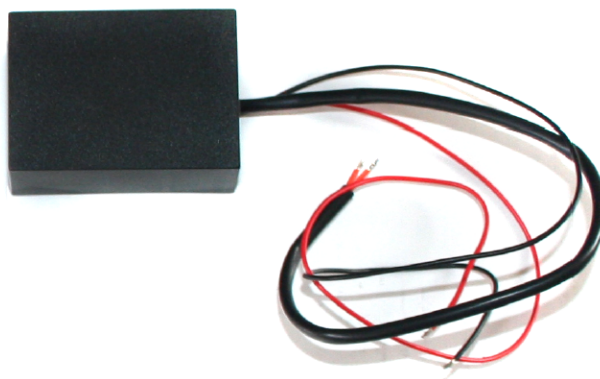

# EL Parallel Race Number Panel - Recommended Inverter

## 200C EL Panel Inverter

Product Code	EL Panel Size in cm <sup>2</sup>	Input Voltage	DC Input Current
200C	500-1250	12V DC	900mA

Output		Physical information	
Output Frequency	AC Output Voltage	Weight	Ingress Protection
400Hz typical	125V AC	325g	IP67
		Dimensions in mm	
		70 x 50 x 35	