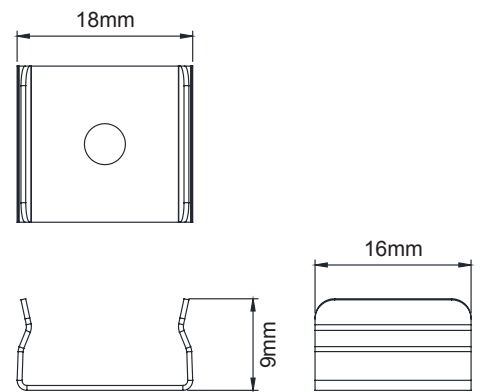

Mechanical Dimensions (Unit mm)

Angled Mounting Clip

Flat Mounting Clip

Connection Positions

Connections are available in 2 types, A or B. Please choose at the time of purchase.

Out of the end connections: