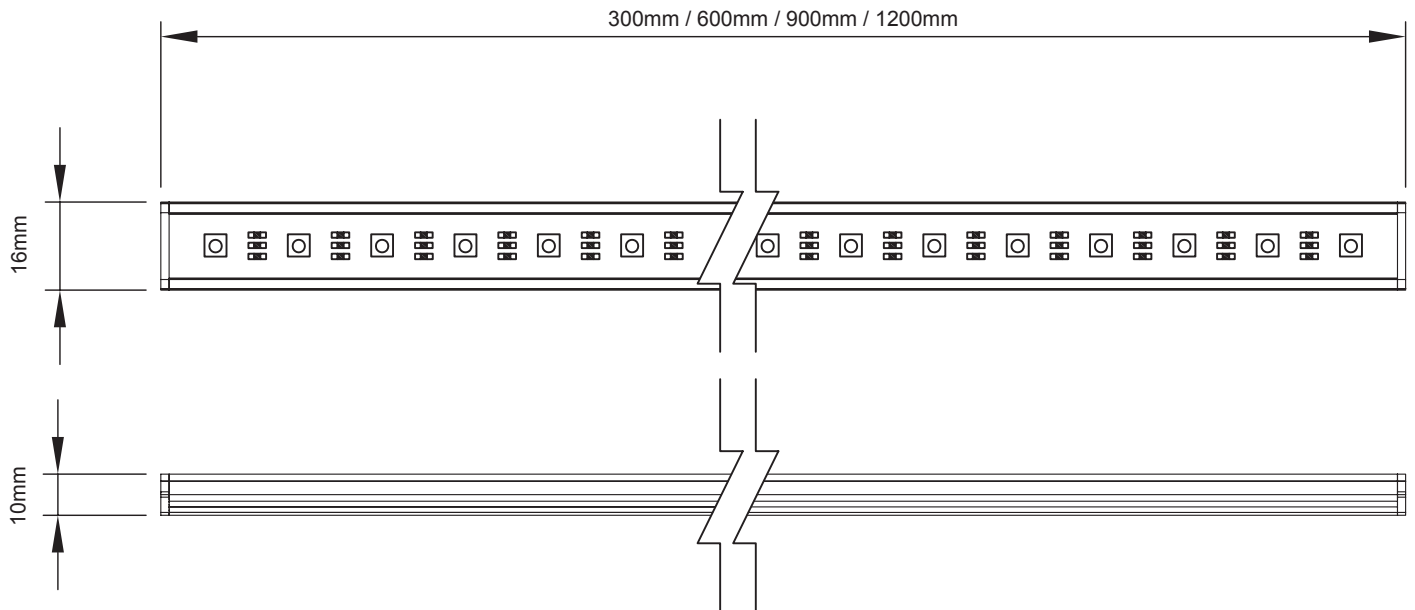

Mechanical Dimensions (Unit mm)

Angled Mounting Clip

Flat Mounting Clip

Connection Positions

Connections are available in 2 types, A or B. Please choose at the time of purchase.

Out of the end connections: