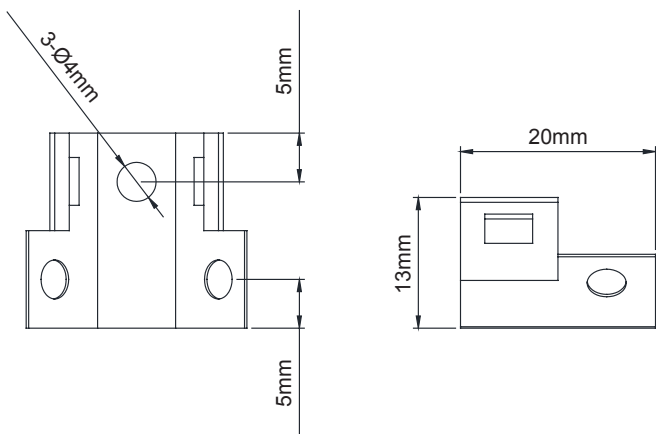

Mechanical Dimensions (Unit mm)

Angled Mounting Clip

Flat Mounting Clip

Connection Positions

Connections are available in 2 types, A or B. Please choose at the time of purchase.

Out of the end connections: