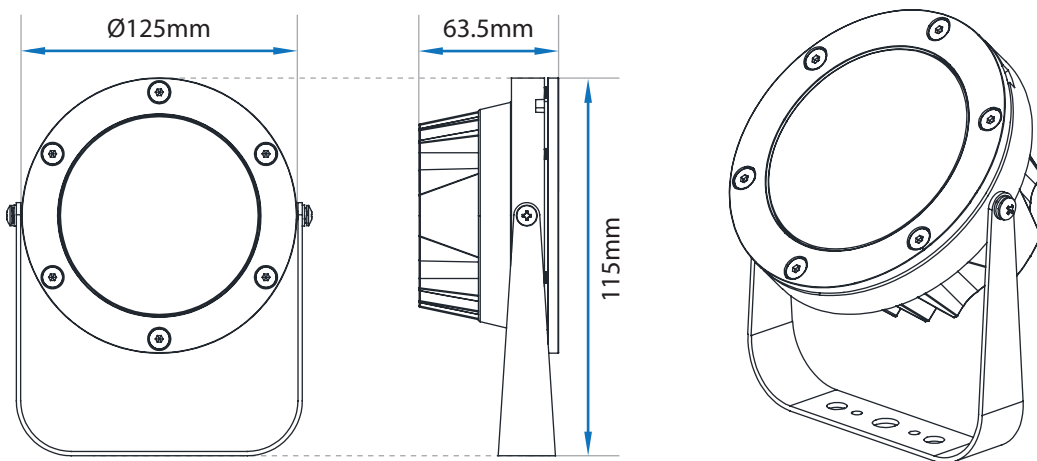

Mechanical Dimensions (Unit mm)

Recommended Drivers

**20W Mean Well
LED Driver**
12V DC

**60W Mean Well
LED Driver**
12V DC

**100W Mean Well
LED Driver**
12V DC

**150W Mean Well
LED Driver**
12V DC

**240W Mean Well
LED Driver**
12V DC