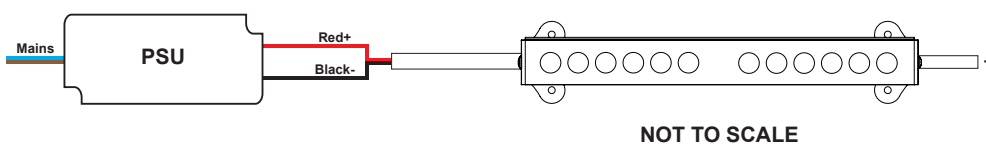

Regalis & Regalis II Single Colour Wiring

PLEASE READ ALL INSTRUCTIONS CAREFULLY BEFORE STARTING TO INSTALL THIS PRODUCT,
NO RESPONSIBILITY IS TAKEN FOR DAMAGE CAUSED BY INCORRECT HANDLING, WIRING OR INSTALLATION

Operating Voltage

Regalis LED - 24V DC
Regalis II LED - 300mm and 900mm - 12V DC
Regalis II LED - 600mm and 1200mm - or 24V DC

Connection Details

In Series

In Parallel

THE MAXIMUM NUMBER OF UNITS CONNECTED TO 1 POWER SUPPLY:

5 x 1200mm / 6 x 900mm / 10 x 600mm / 20 x 300mm

!! IMPORTANT !!

DO NOT ATTEMPT TO INSTALL THIS PRODUCT WITHOUT ADVICE FROM A FULLY QUALIFIED ELECTRICAL ENGINEER, FAILURE TO DO SO MAY CAUSE PERSONAL HARM OR DAMAGE TO THE PRODUCT.