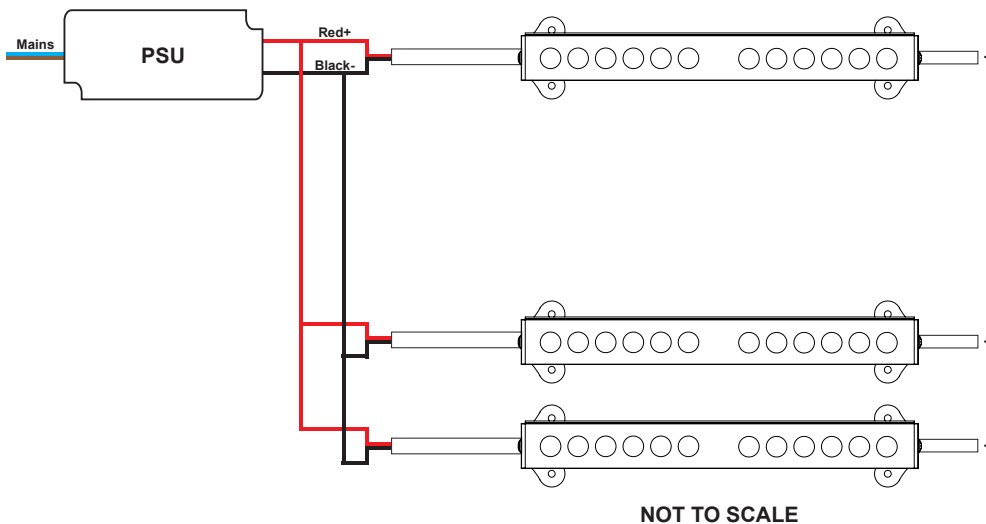

Operating Voltage

Regalis LED - 24V DC
Regalis II LED - 300mm and 900mm - 12V DC
Regalis II LED - 600mm and 1200mm - or 24V DC

Connection Details

In Series

In Parallel

THE MAXIMUM NUMBER OF UNITS CONNECTED TO 1 POWER SUPPLY:

5 x 1200mm / 6 x 900mm / 10 x 600mm / 20 x 300mm

!! IMPORTANT !!

DO NOT ATTEMPT TO INSTALL THIS PRODUCT WITHOUT ADVICE FROM A FULLY QUALIFIED ELECTRICAL ENGINEER, FAILURE TO DO SO MAY CAUSE PERSONAL HARM OR DAMAGE TO THE PRODUCT.