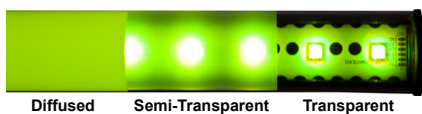

Diffuser Options