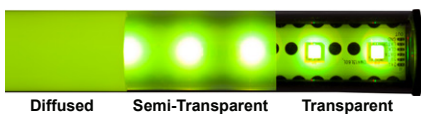

Diffuser Options