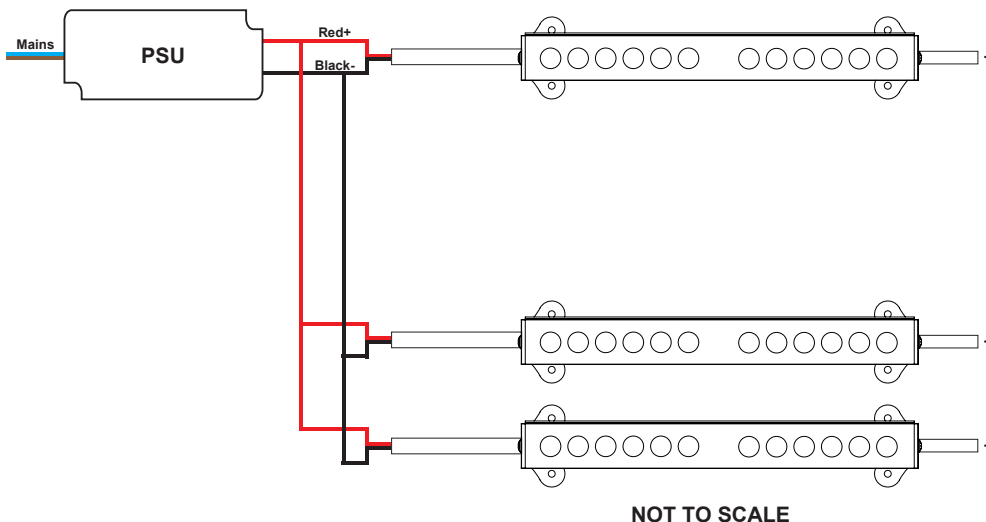

## Operating Voltage

Regalis I LED Wall washers - 300mm, 600mm, 900mm and 1200mm - 24V DC  
Regalis II LED Wall washers - 300mm - 12V DC  
Regalis II LED Wall washers - 600mm, 900mm and 1200mm - 24V DC

## Connection Details

### In Parallel

**THE MAXIMUM RUN OF UNITS IN SERIES:**  
Regalis I LED Wall washers - 4 x 1200mm / 5 x 900mm / 8 x 600mm / 16 x 300mm  
Regalis II LED Wall washers - 2 x 1200mm / 2 x 900mm / 4 x 600mm / 8 x 300mm