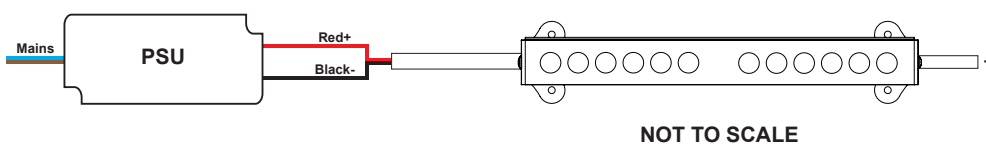

# Regalis & Regalis II Single Colour Wiring

PLEASE READ ALL INSTRUCTIONS CAREFULLY BEFORE STARTING TO INSTALL THIS PRODUCT,  
NO RESPONSIBILITY IS TAKEN FOR DAMAGE CAUSED BY INCORRECT HANDLING, WIRING OR INSTALLATION

## Operating Voltage

Regalis I LED Wall washers - 300mm, 600mm, 900mm and 1200mm - 24V DC  
Regalis II LED Wall washers - 300mm - 12V DC  
Regalis II LED Wall washers - 600mm, 900mm and 1200mm - 24V DC

## Connection Details

### In Parallel

**THE MAXIMUM RUN OF UNITS IN SERIES:**  
Regalis I LED Wall washers - 4 x 1200mm / 5 x 900mm / 8 x 600mm / 16 x 300mm  
Regalis II LED Wall washers - 2 x 1200mm / 2 x 900mm / 4 x 600mm / 8 x 300mm