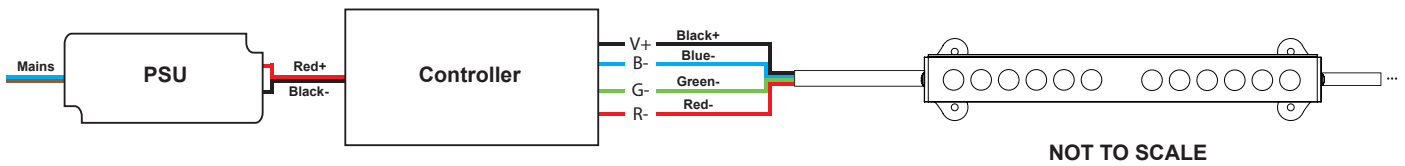

Regalis & Regalis II RGB Wiring

PLEASE READ ALL INSTRUCTIONS CAREFULLY BEFORE STARTING TO INSTALL THIS PRODUCT,
NO RESPONSIBILITY IS TAKEN FOR DAMAGE CAUSED BY INCORRECT HANDLING, WIRING OR INSTALLATION

Operating Voltage

Regalis I LED Wall washers - 300mm, 600mm, 900mm and 1200mm - 24V DC
Regalis II LED Wall washers - 300mm - 12V DC
Regalis II LED Wall washers - 600mm, 900mm and 1200mm - 24V DC

Connection Details

In Series

In Parallel

THE MAXIMUM RUN OF UNITS IN SERIES:

Regalis I LED Wall washers - 4 x 1200mm / 5 x 900mm / 8 x 600mm / 16 x 300mm
Regalis II LED Wall washers - 2 x 1200mm / 2 x 900mm / 4 x 600mm / 8 x 300mm