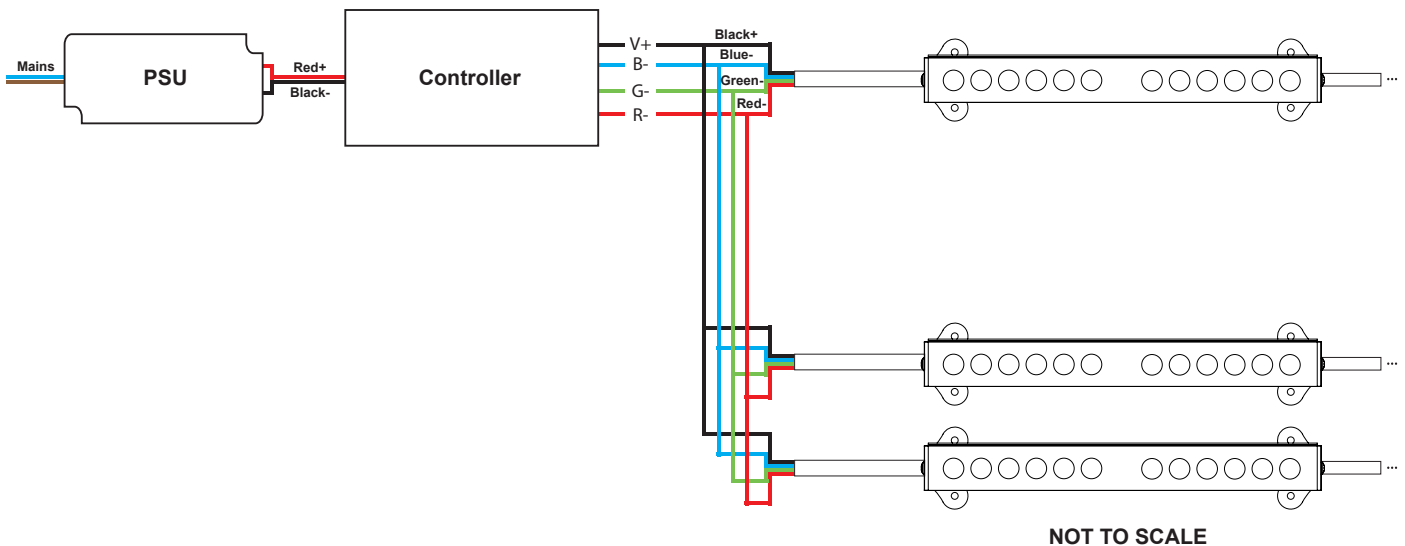

Operating Voltage

Regalis I LED Wall washers - 300mm, 600mm, 900mm and 1200mm - 24V DC
Regalis II LED Wall washers - 300mm - 12V DC
Regalis II LED Wall washers - 600mm, 900mm and 1200mm - 24V DC

Connection Details

In Series

In Parallel

THE MAXIMUM RUN OF UNITS IN SERIES:

Regalis I LED Wall washers - 4 x 1200mm / 5 x 900mm / 8 x 600mm / 16 x 300mm
Regalis II LED Wall washers - 2 x 1200mm / 2 x 900mm / 4 x 600mm / 8 x 300mm

THE PRODUCT **MUST** BE WIRED AS PER THIS DIAGRAM.
IF THE PRODUCT IS WIRED INCORRECTLY IT WILL NOT FUNCTION AND CAUSE SEVERE INTERNAL DAMAGE TO THE DEVICE.