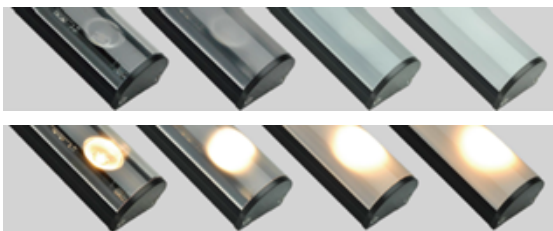

Regalis I Single Colour LED Wall Washer

Product Codes: 300mm: REG1-3 | 600mm: REG1-6 | 900mm: REG1-9 | 1200mm: REG1-12

Key Features

- Single Colour 5050 LEDs
- Robust Extruded and Anodised Aluminium Housing
- Water Resistant to IP66 
- Easily Installed
- DMX Controllable

Product Description

Surelight's Regalis I LED Wall Washers are fully water resistant robust LED wall washers/strip lights.

The Regalis I LED housings are made from corrosion resistant extruded aluminium making the Regalis extremely robust and hard wearing. Easily installed and adjustable the Regalis I LED Wall Washers units can be mounted to walls, floors or ceilings.

Physical Details

Product Code	Model	Mounting Type	Finish	Weight	Ingress Protection
REG1-3	300mm	Adjustable Stainless Steel Bracket	Anodised Aluminium	400g	IP66
REG1-6	600mm	Adjustable Stainless Steel Bracket	Anodised Aluminium	700g	IP66
REG1-9	900mm	Adjustable Stainless Steel Bracket	Anodised Aluminium	1000g	IP66
REG1-12	1200mm	Adjustable Stainless Steel Bracket	Anodised Aluminium	1300g	IP66

Options

Optics	Diffusers	Length	Single LED Colours
120°	Transparent, Semi-Transparent, Diffused	300, 600, 900 or 1200mm	Red, Green, Blue, Amber, Cool White, Neutral White, Warm White

Colour

Diffuser Options