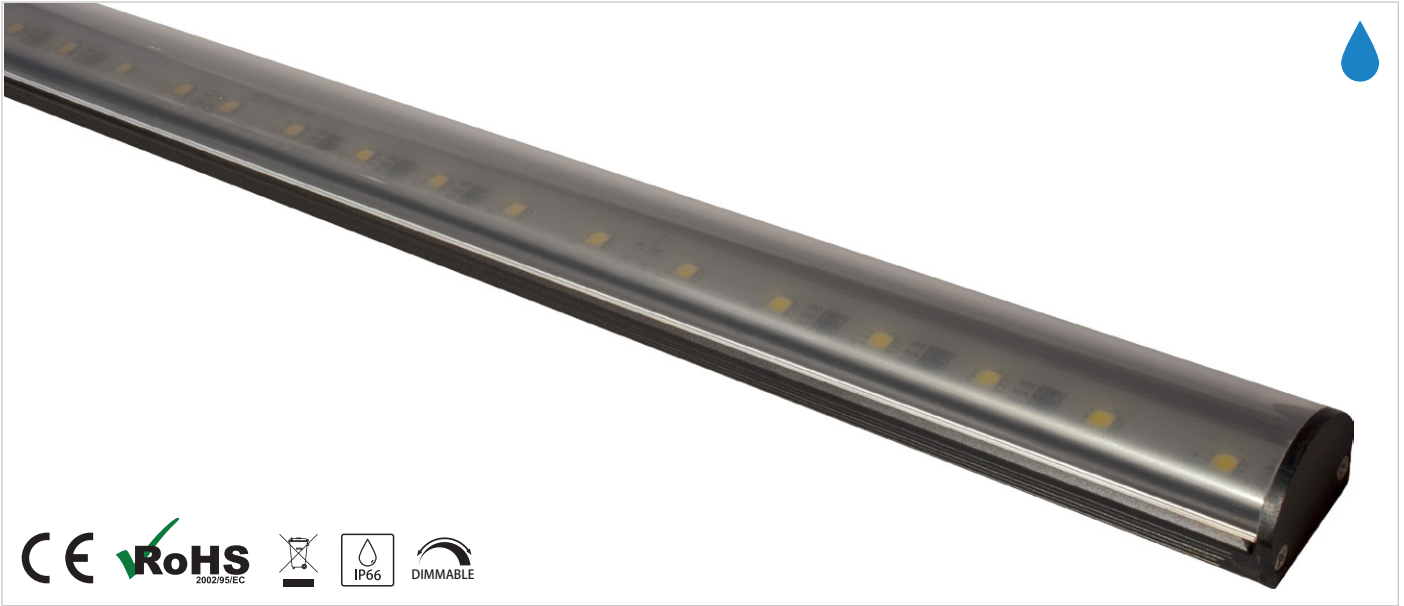

Regalis I Single Colour LED Wall Washer

Product Codes: 300mm: REG1-3 | 600mm: REG1-6 | 900mm: REG1-9 | 1200mm: REG1-12

Key Features

- Single Colour 5050 LEDs
- Robust Extruded and Anodised Aluminium Housing
- Water Resistant to IP66 
- Easily Installed
- DMX Controllable

Product Description

Surelight's Regalis I LED Wall Washers are fully water resistant robust LED wall washers/strip lights.

The Regalis I LED housings are made from corrosion resistant extruded aluminium making the Regalis extremely robust and hard wearing. Easily installed and adjustable the Regalis I LED Wall Washers units can be mounted to walls, floors or ceilings.

Available in a range of single colours.

Specification

Lighting Performance

Product Code	Model	LED Qty	Lumen Output	Minimum Lifetime
REG1-3	300mm	12	300lm	30,000hrs
REG1-6	600mm	24	600lm	30,000hrs
REG1-9	900mm	36	900lm	30,000hrs
REG1-12	1200mm	48	1200lm	30,000hrs

Options

Optics	Diffusers	Length	Single LED Colours
120°	Transparent, Semi-Transparent, Diffused	300, 600, 900 or 1200mm	Red, Green, Blue, Amber, Cool White, Neutral White, Warm White

Colour

Diffuser Options