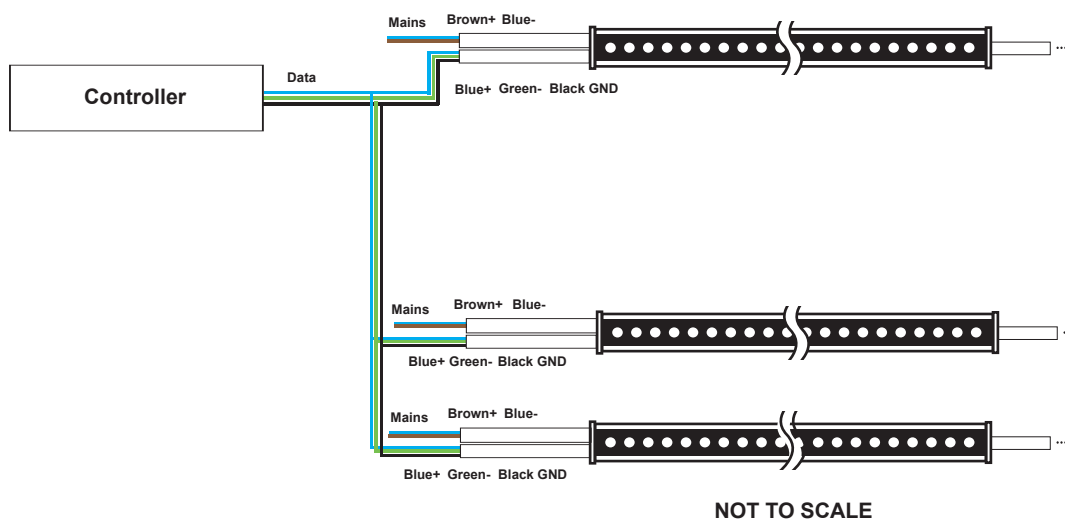

Arcus II and III RGB Wiring

PLEASE READ ALL INSTRUCTIONS CAREFULLY BEFORE STARTING TO INSTALL THIS PRODUCT,
NO RESPONSIBILITY IS TAKEN FOR DAMAGE CAUSED BY INCORRECT HANDLING, WIRING OR INSTALLATION

Operating Voltage

Arcus II and III - 100-230V AC

Connection Details

In Series

In Parallel

THE MAXIMUM RUN OF UNITS IN SERIES:
Arcus II and III LED Wall washers - 20 x 1200mm / 26 x 900mm / 40 x 600mm / 80 x 300mm

!! IMPORTANT !!