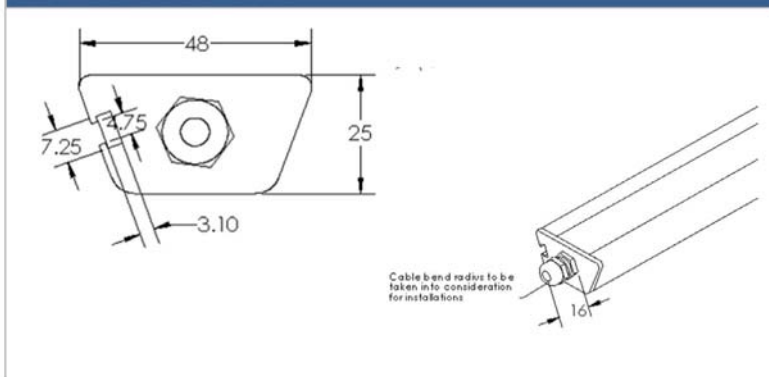

MECHANICAL DIMENSIONS

Olmec Advanced Materials Ltd./Surelight

www.surelight.com; info@surelight.com

12 Terminus Rd, Millhouses, Sheffield, S7 2LH. United Kingdom

Tel: +44 (0) 114 236 1606 - Fax: +44 (0) 114 262 1202

GB Reg No. 247 6257 - VAT No. 570 6797 06

Reg No. 164498