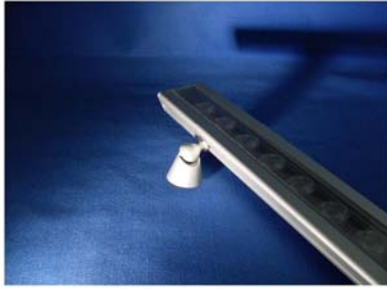

## Octavia RGB

High power LED strip light

### FEATURES

- RGB Colour Changing
- Powered by Luxeon Rebel™
- Weatherproof option to IP67
- Unique tilting bracket system
- Ideal for wall washing applications

### DESCRIPTION

The Octavia is a linear light unit designed for indoor or outdoor use.

Available with 18 or 36 high power LUXEON REBEL LED's in an RGB configuration for colour changing applications.

This unit can be mounted to walls, floors or ceilings using a unique bracketing system that offers a tilt or a fixed locking function.

### PHYSICAL DETAILS

| Model  | Mounting Type      | Finish                | Ingress Protection |
|--------|--------------------|-----------------------|--------------------|
| 600mm  | Adjustable Bracket | Matt Silver Anodising | IP50 / IP67        |
| 1200mm | Adjustable Bracket | Matt Silver Anodising | IP50 / IP67        |