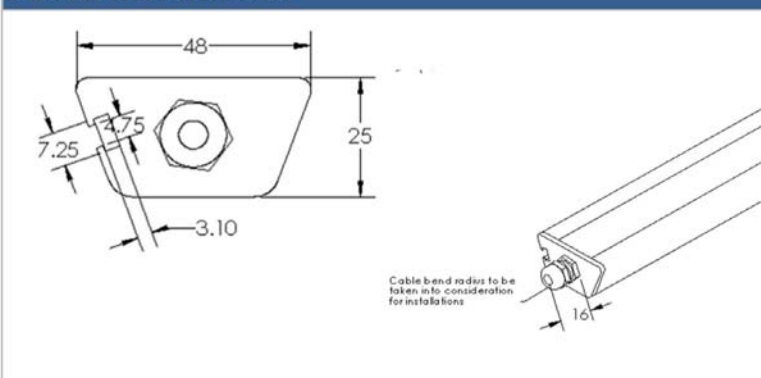

MECHANICAL DIMENSIONS

Olmec Advanced Materials Ltd./Surelight

www.surelight.com; info@surelight.com

12 Terminus Rd, Millhouses, Sheffield, S7 2LH. United Kingdom

Tel: +44 (0) 114 236 1606 - Fax: +44 (0) 114 262 1202

GB Reg No. 247 6257 - VAT No. 570 6797 06

Reg No. 164498