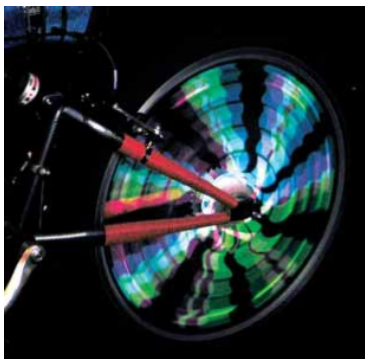

surlight

Neon Demon Wheels

Spoke lights

light up your life.

Impress all your mates every time you bike-ride using the amazing **Neon Demon Wheels!**

Neon Demon Wheels create dazzling patterns of light as you ride.

The fantastic Neon Demon Wheels use micro processor controlled electroluminescent technology to create fabulous colour changing designs on your bike or BMX.

Pimp your ride

with the coolest light in the world!

This Kit includes:

- Water resistant battery pack which attaches easily to the wheel hub
- Battery life up to 50 hours
- Constant & flash & sequencing patterns
- Surlight Neon Glow Wire in Red, Blue and Green
- Suitable for wheel diameters from 15 - 26 inches (370 - 660mm)
- Cable ties attach the wire and battery pack to your bike
- Fixing instructions